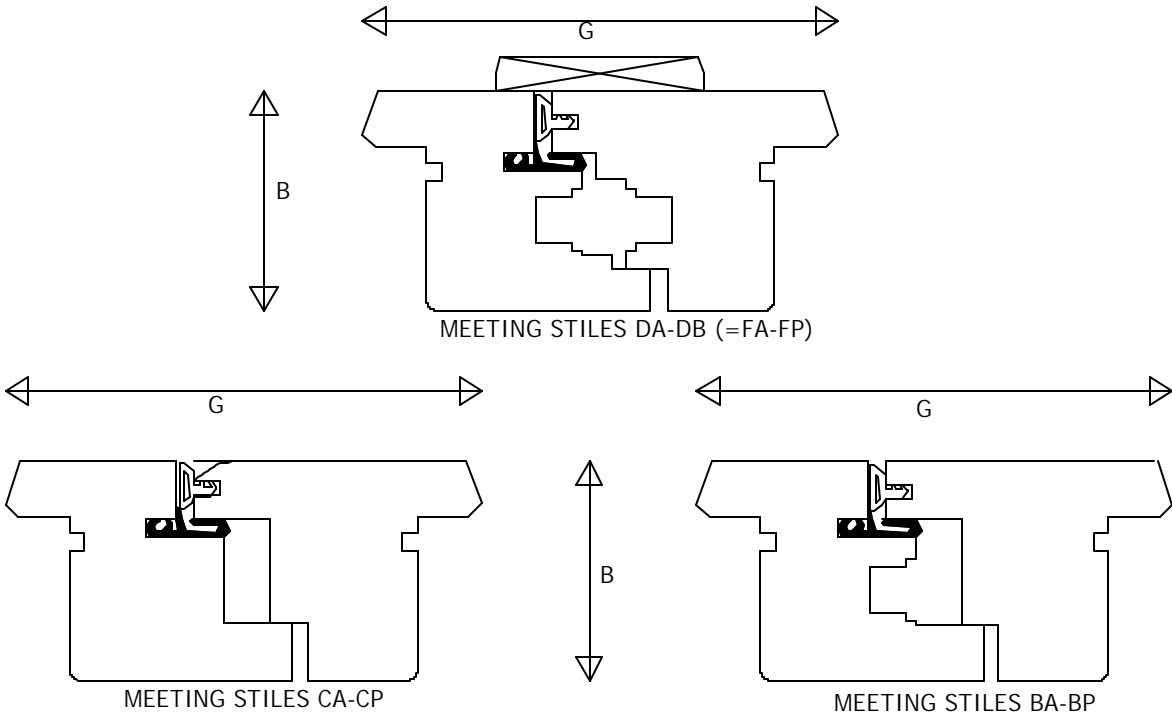

EXTERIOR

INTERIOR

110303

TITLE: FOLD-SLIDE WINDOW & FOLD-SLIDE DOOR	INCHES		MM		INCHES		MM		
	scale: 1/2	A	4.13	105	F	0.59	15		
file: 03catalogue\sections\fs-insw\HOR-1	B	2.28	58	G	4.96	126			
HH WINDOWS & DOORS	C	2.52	64	H					
	D	1.46	37	I					
	E	2.99	76	J					
tel: 206-763-3438 fax: 206-527-8724 www.hhwindows.com	# 10