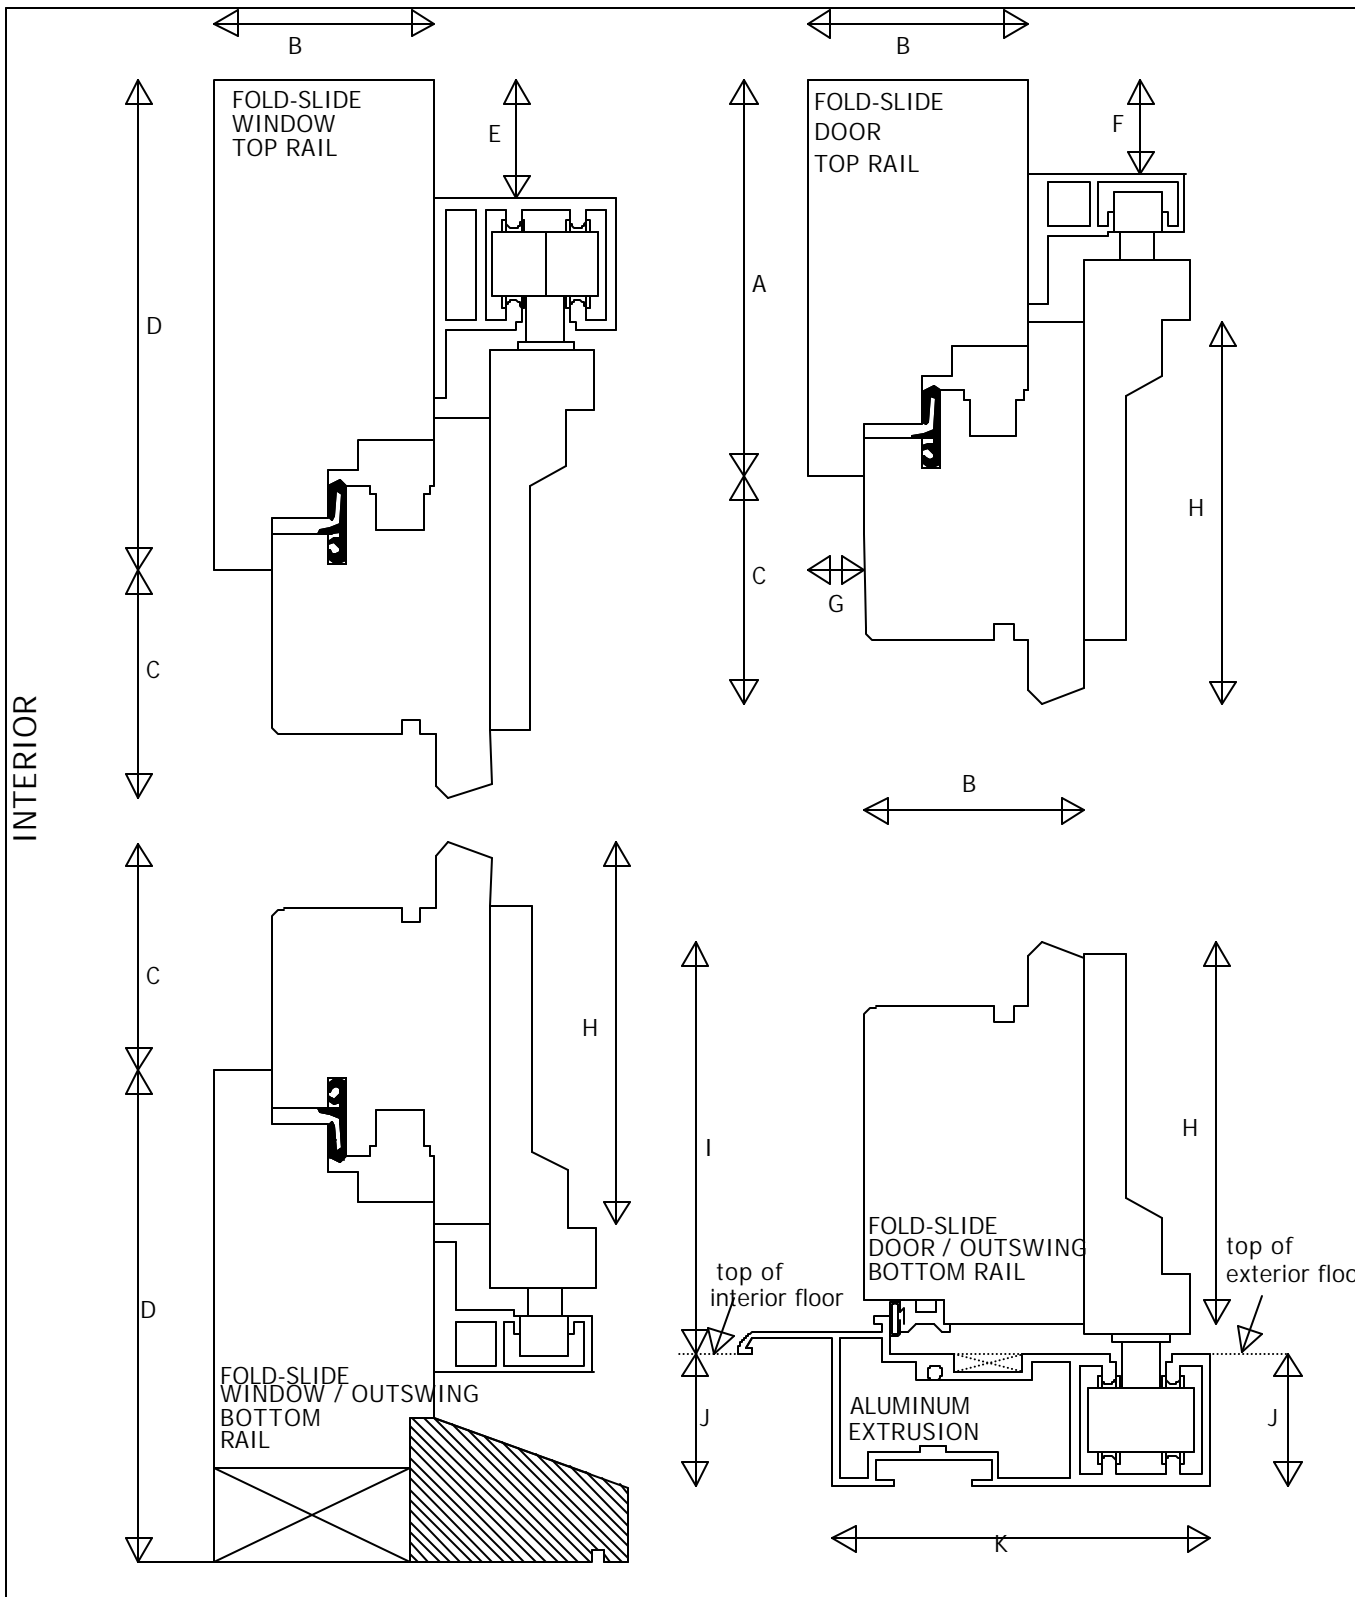

EXTERIOR

INTERIOR

110303

	INCHES	MM		INCHES	MM
A	4.13	105	H	3.98	101
B	2.28	58	I	4.29	109
C	2.36	60	J	1.38	35
D	5.12	130	K	3.94	100
E	1.22	31	L		
F	0.98	25	M		
G	0.59	15	N		

TITLE: FOLD-SLIDE WINDOW & -DOOR, OUTSWING

scale: 1/2

file: 03catalogue\sections\fs-outswing\VERT-1

HH WINDOWS & DOORS

tel: 206-763-3438 fax: 206-527-8724 www.hhwindows.com

11