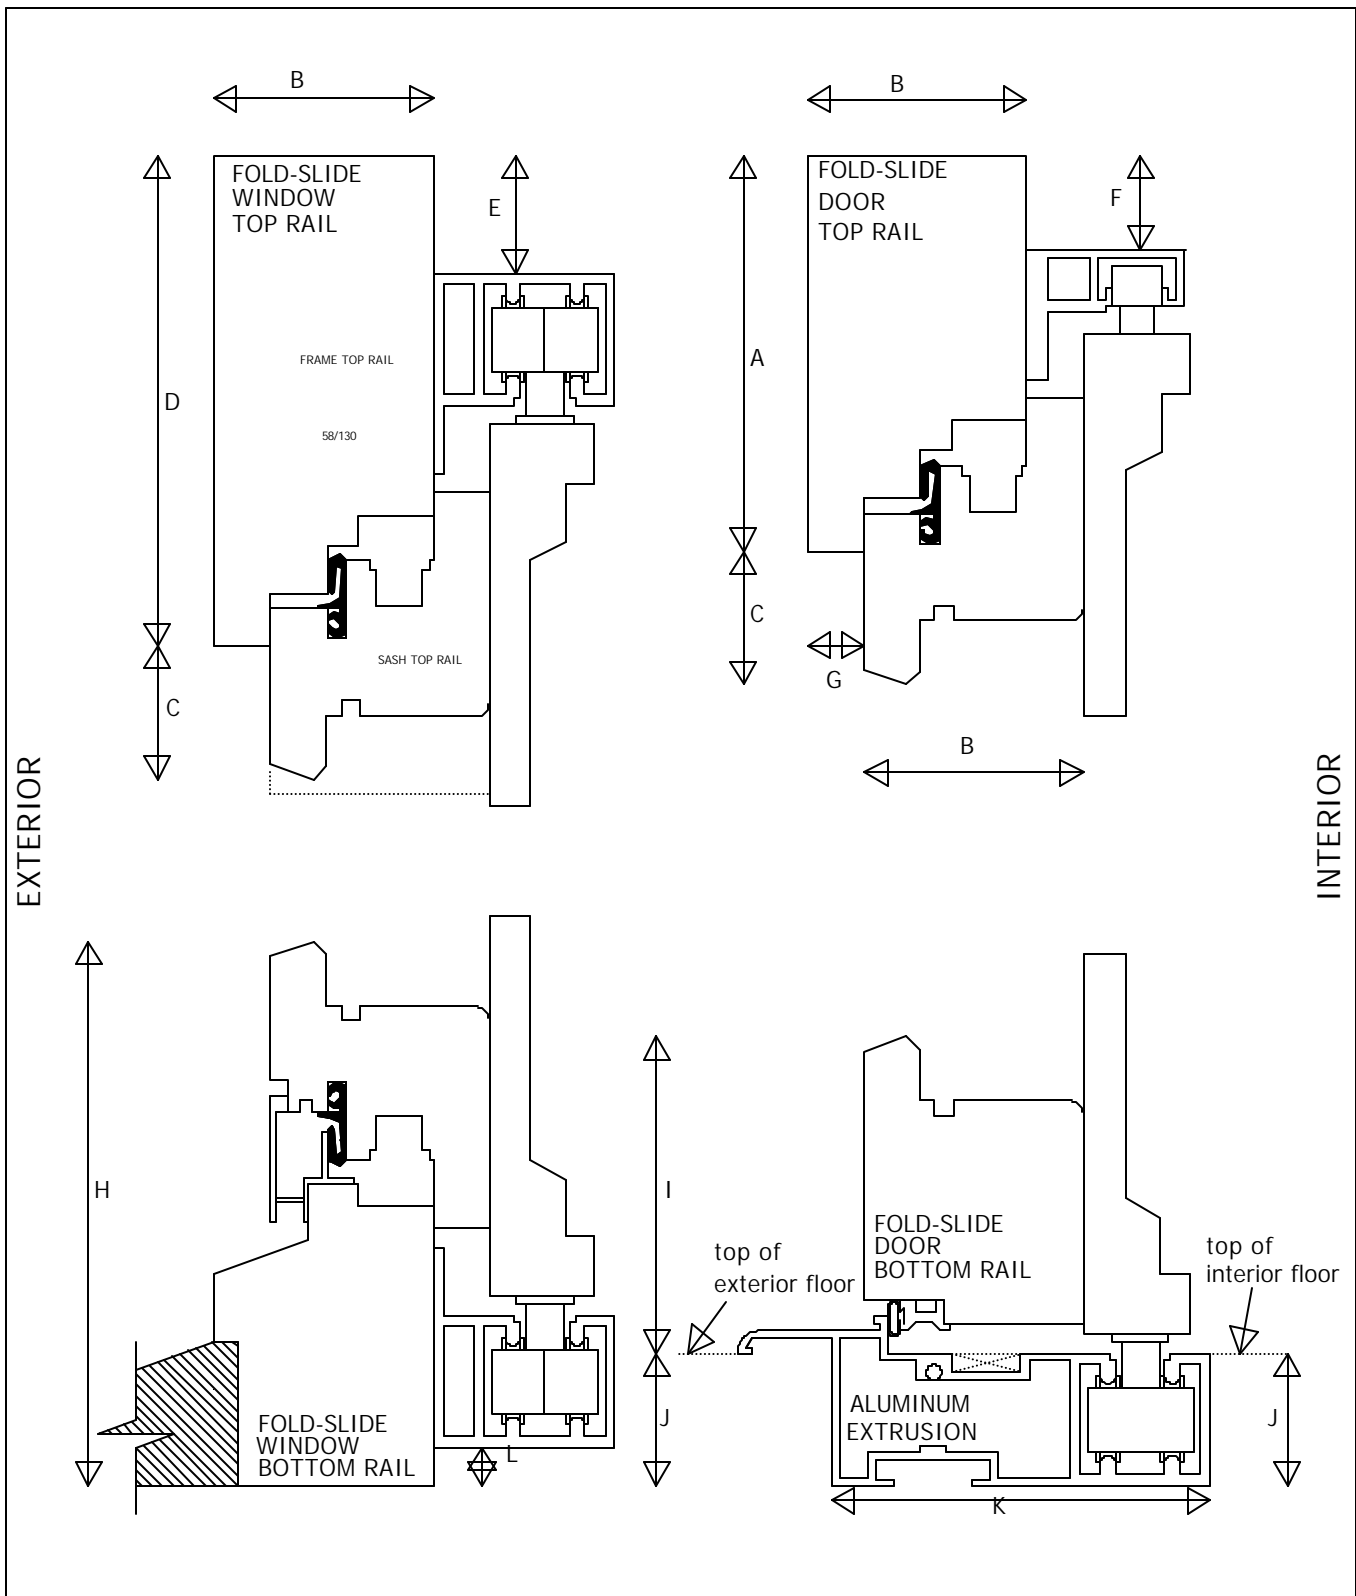

- EASY AND EFFORTLESS TO OPERATE
- FOR UP TO 20 FEET WIDE OPENINGS
- MULTI POINT LOCKING HARDWARE
- 2 3/8" THICK SASH
- FULL RANGE OF GLAZING OPTIONS
- CUSTOM SIZES AND CUSTOM DESIGN
- MADE FROM LAMINATED VERTICAL GRAIN DOUGLAS FIR OR A WOOD OF YOUR CHOICE