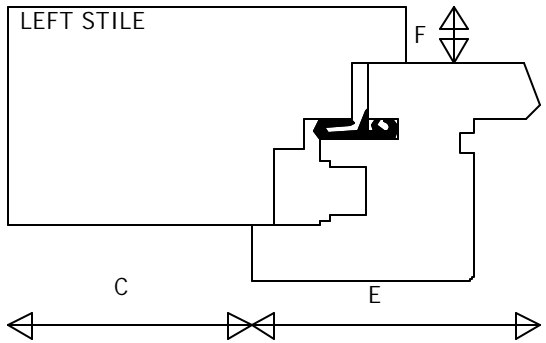

EXTERIOR

INTERIOR

110303

TITLE: FOLD-SLIDE WINDOW & FOLD-SLIDE DOOR	INCHES		MM		INCHES		MM		
	scale: 1/2	A	4.13	105	F	0.59	15		
file: 03catalogue\sections\fs-insw\HOR-1	B	2.28	58	G	4.96	126			
HH WINDOWS & DOORS	C	2.52	64	H					
	D	1.46	37	I					
	E	2.99	76	J					
tel: 206-763-3438 fax: 206-527-8724 www.hhwindows.com	# 10