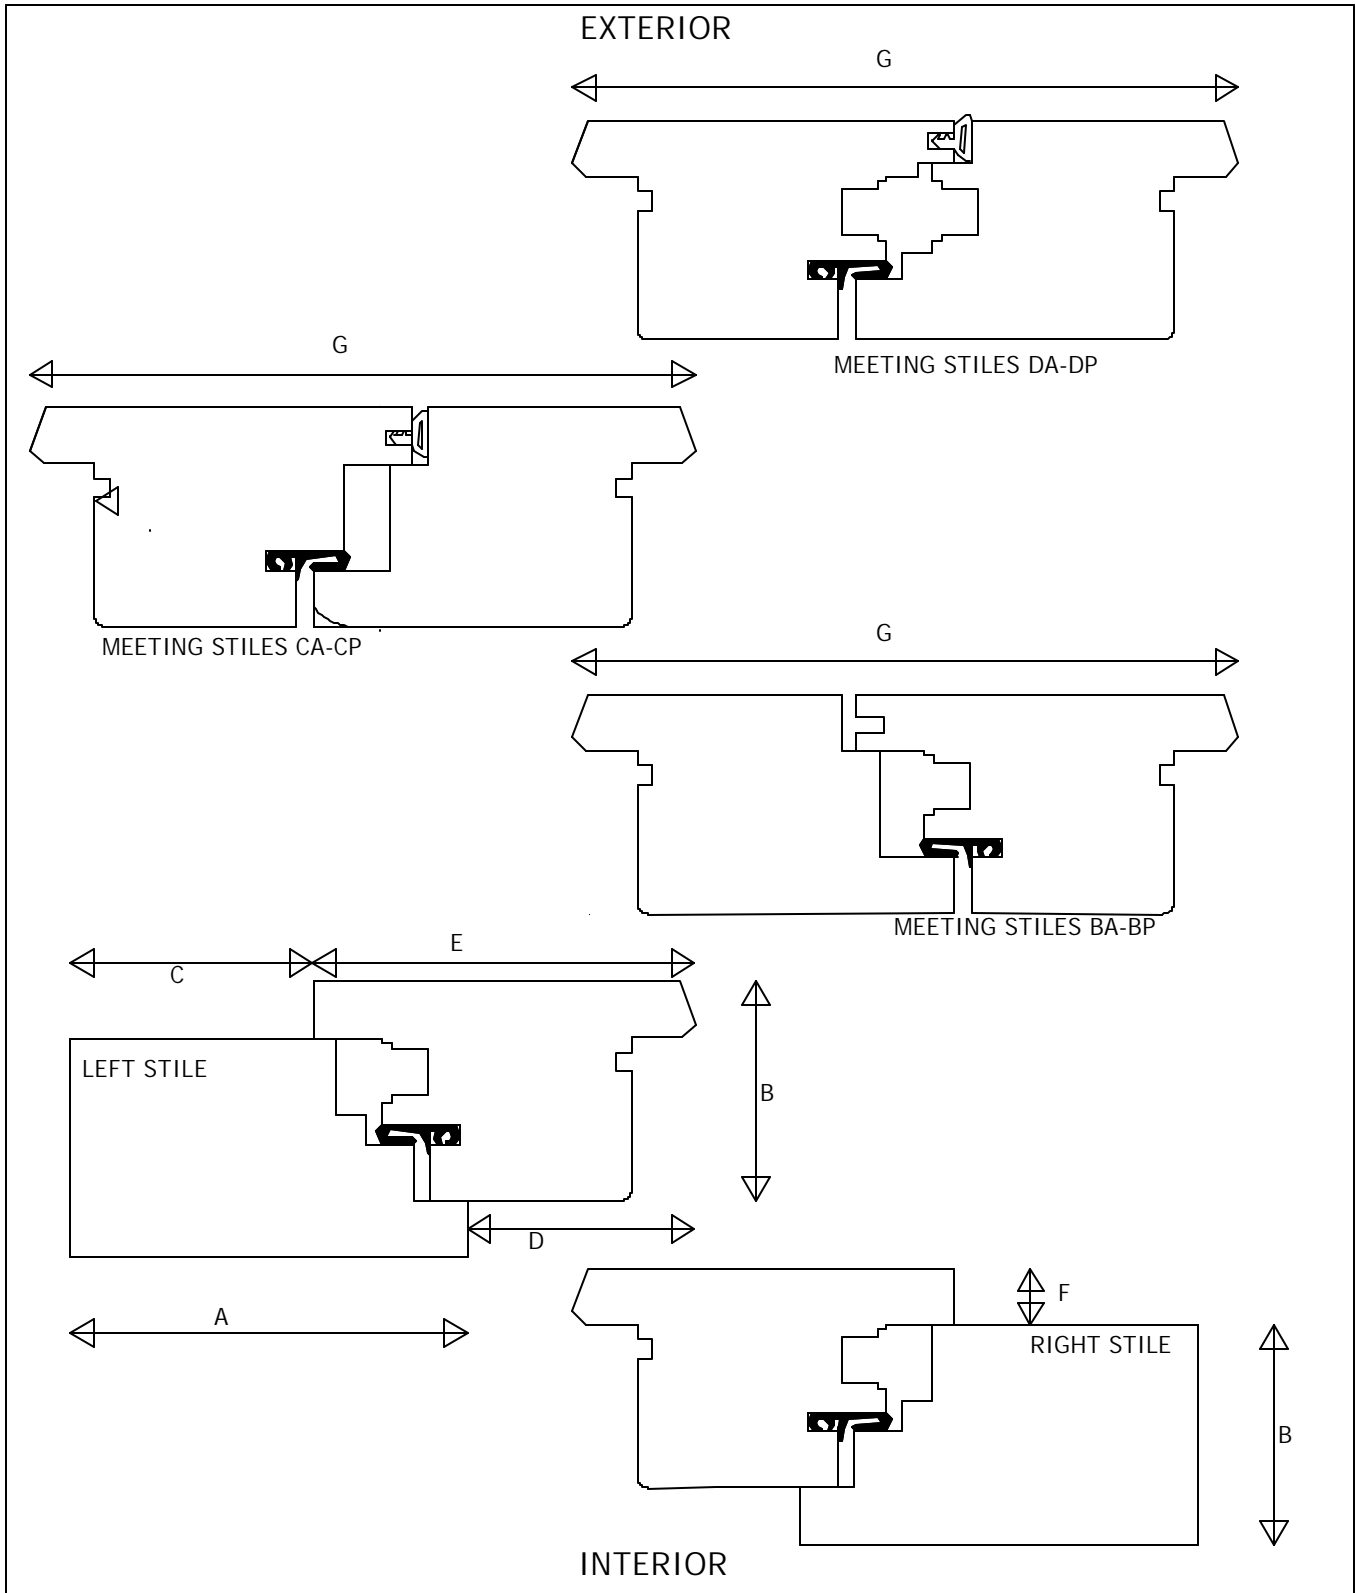

110303

TITLE: FOLD-SLIDE WINDOW & FOLD-SLIDE DOOR	
scale: 1/2	OUTSWING
file: 03catalogue\sections\fs-outsw\HOR-1	
HH WINDOWS & DOORS	
tel: 206-763-3438 fax: 206-527-8724 www.hhwindows.com	

	INCHES	MM		INCHES	MM	
# 12	A	4.13	105	F	0.59 15	
	B	2.28	58	G	6.93 176	
	C	2.52	64	H		
	D	2.36	60	I		
	E	3.98	101	J