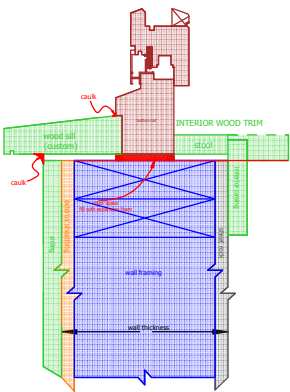

TILT-TURN WINDOW
in wood framed wall
INSTALLED TO
WALL CENTER