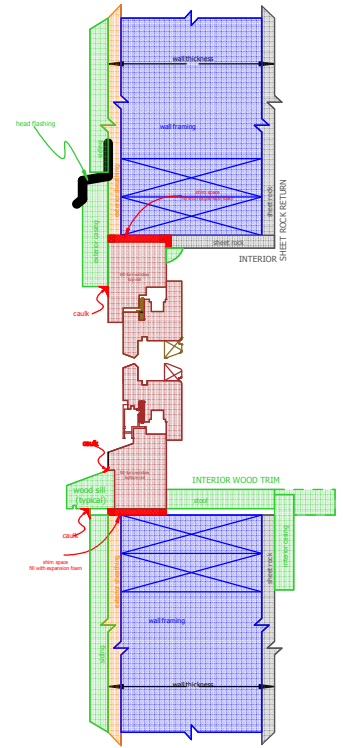

TILT-TURN WINDOW
in wood framed wall
with brick veneer
INSTALLED TO
WALL EXTERIOR