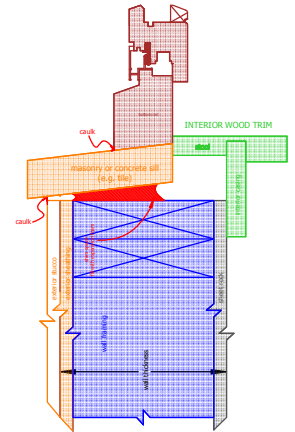

TILT-TURN WINDOW
in masonry wall
INSTALLED TO
WALL CENTER