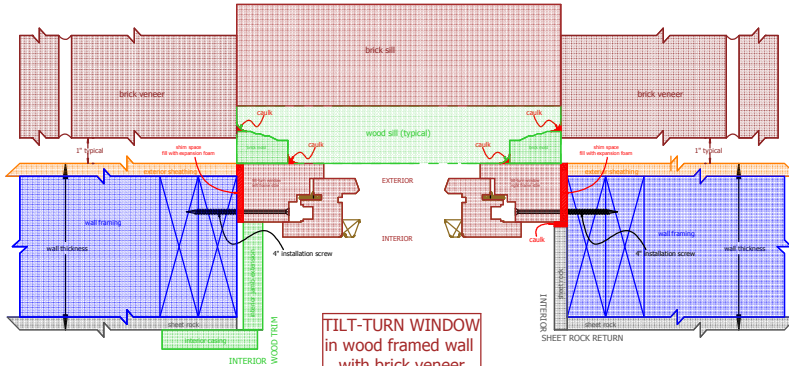

TILT-TURN WINDOW
in wood framed wall
with brick veneer
INSTALLED TO
WALL EXTERIOR