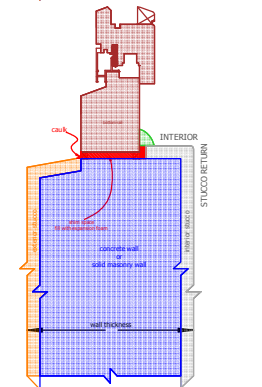

INSTALLATION OF TILT-TURN WINDOWS HH WINDOWS & DOORS SEATTLE, WA