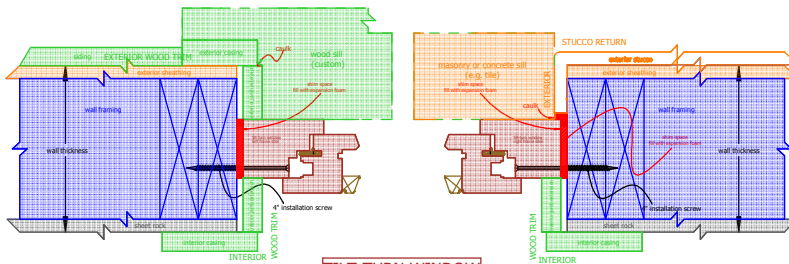

TILT-TURN WINDOW
in wood framed wall
INSTALLED TO
WALL CENTER