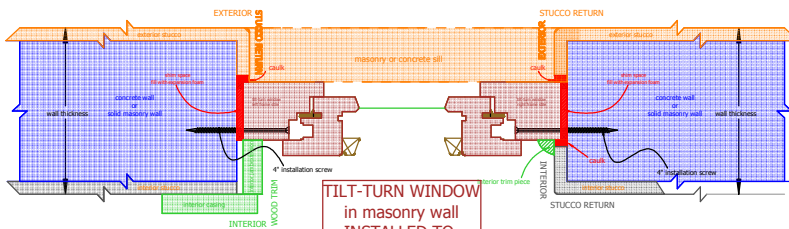

TILT-TURN WINDOW
in masonry wall
INSTALLED TO
WALL CENTER