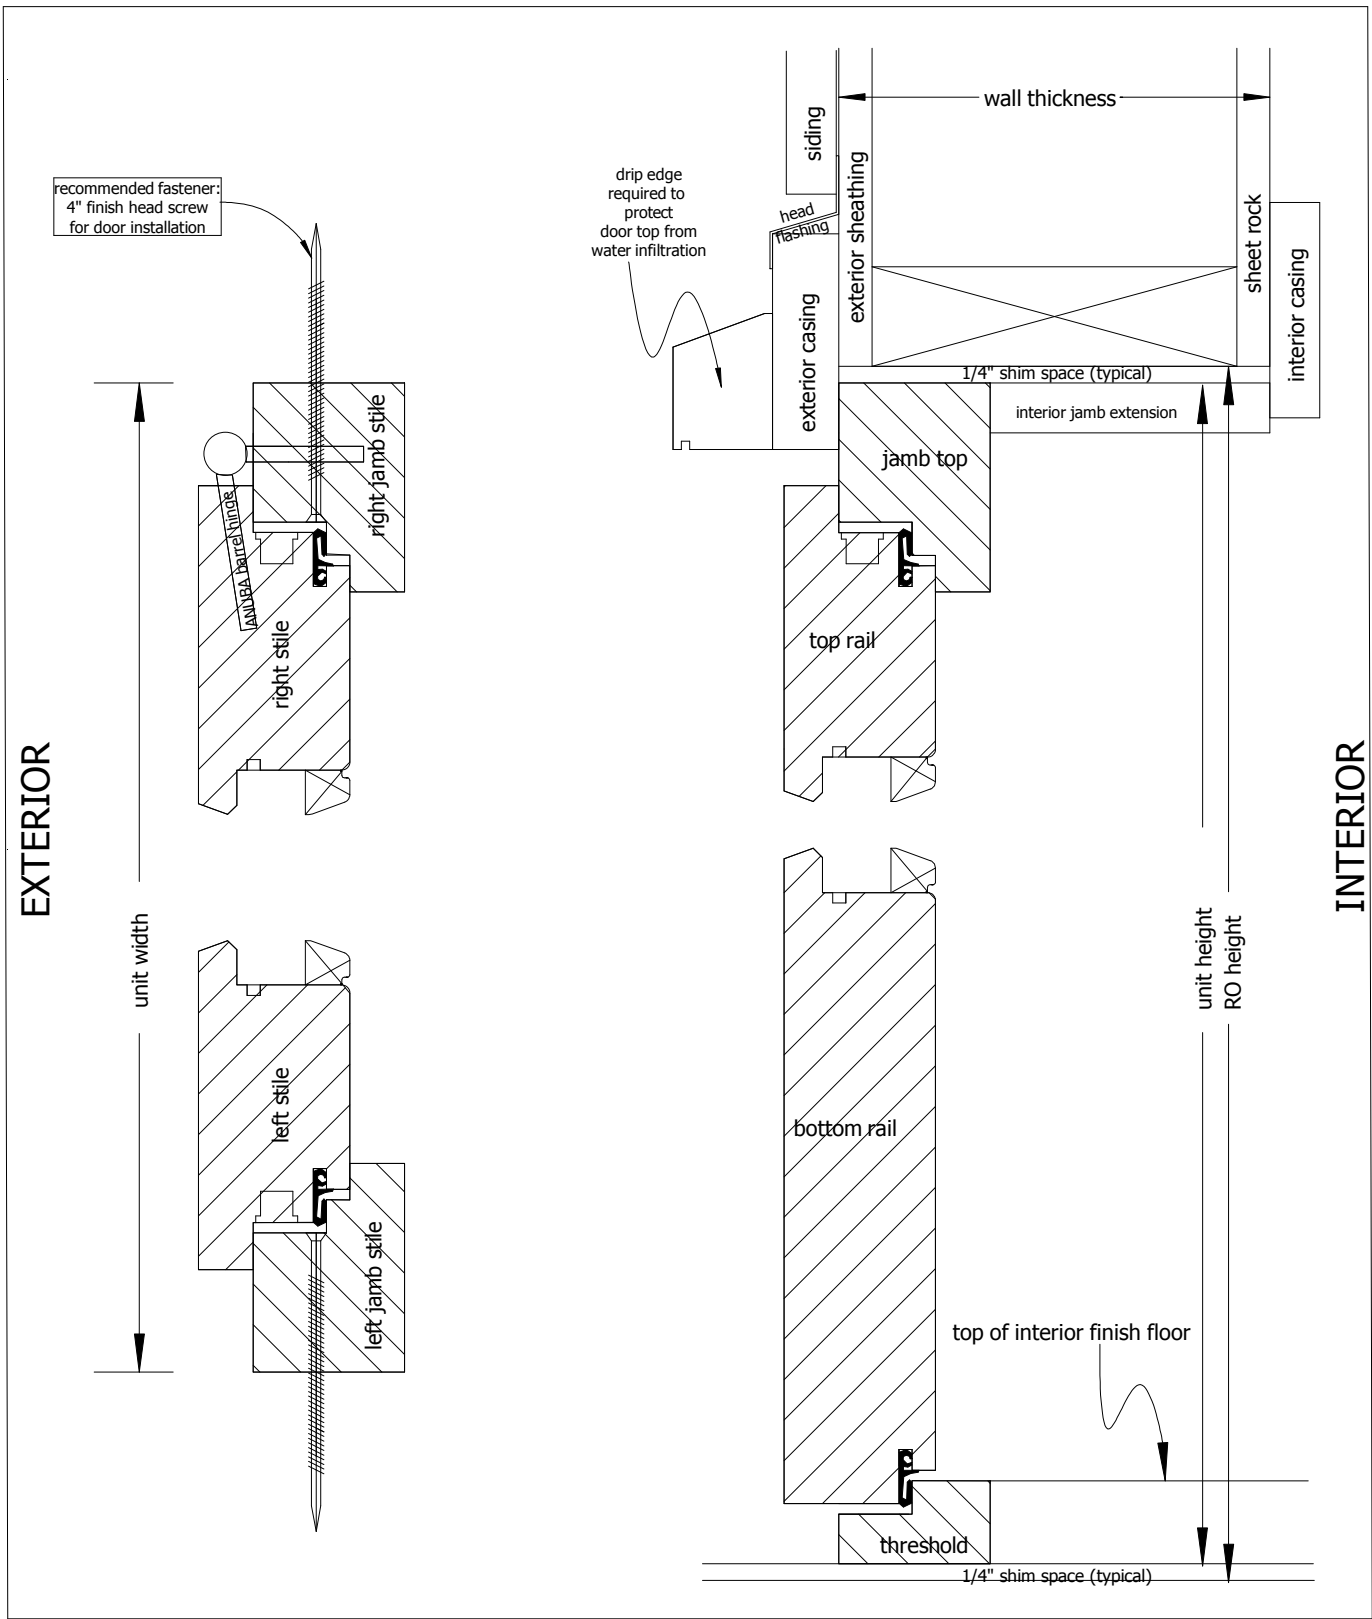

TITLE: TYPICAL EURO DOOR INSTALLATION (OUTSWING)

file: 58mm\eurodoor\outswing\typical door installation (outswing)

HH WINDOWS & DOORS

tel: 206-763-3438 fax: 206-527-8724 www.hhwindows.com