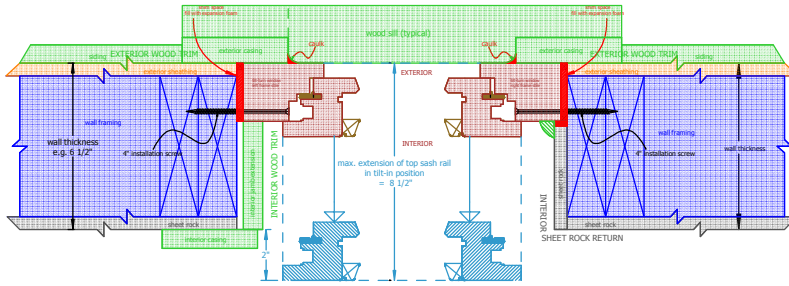

INSTALLATION OF TILT-TURN WINDOWS HH WINDOWS & DOORS SEATTLE, WA

TILT-TURN WINDOW
in wood framed wall
INSTALLED TO
WALL EXTERIOR
(typical)