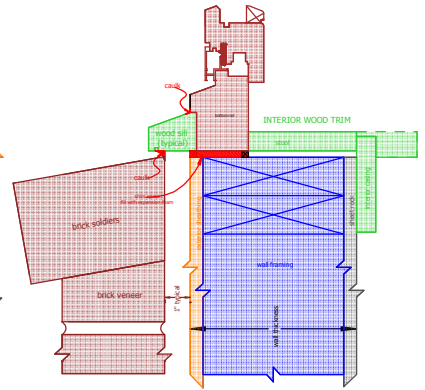

TILT-TURN WINDOW
in wood framed wall
INSTALLED TO
WALL CENTER