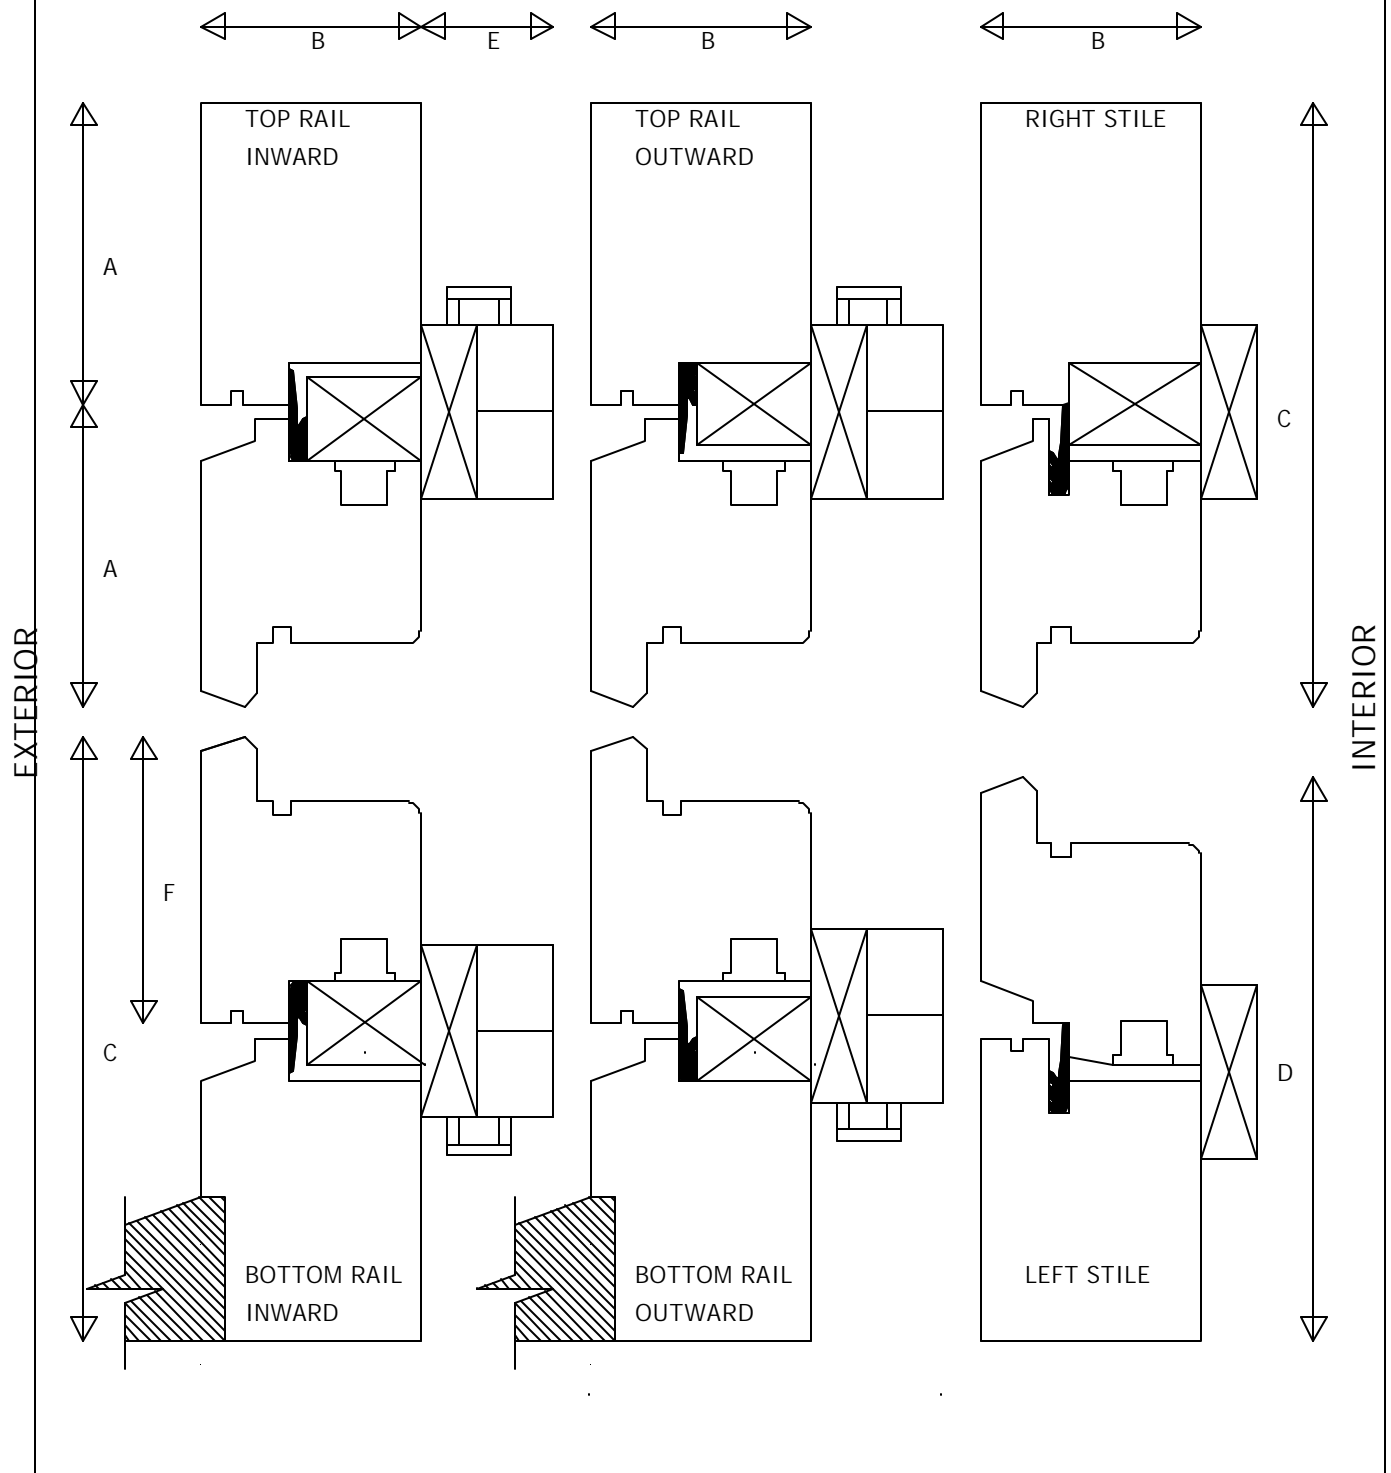

### **KEY FEATURES:**

- EASY AND EFFORTLESS TO OPERATE
- FOR OPERABLE SASH SIZES UP TO 116" WIDE AND 87" HIGH
- MULTI POINT LOCKING HARDWARE
- 2 3/8" THICK SASH
- FULL RANGE OF GLAZING OPTIONS
- CUSTOM SIZES AND CUSTOM DESIGN
- MADE FROM LAMINATED VERTICAL GRAIN DOUGLAS FIR OR A WOOD OF YOUR CHOICE

110303

TITLE: VERTICAL PIVOT WINDOW		INCHES		MM		INCHES		MM	
scale: 1/2		A	3.15	80	F	2.99	76		
file: 03catalogue\sections\vertical pivot\vert-1		B	2.28	58	G				
HH WINDOWS & DOORS		C	6.29	160	H				
tel: 206-763-3438 fax: 206-527-8724 www.hhwindows.com		D	5.87	149	I				
# 15		E	1.38	35	J				

110303

TITLE: HORIZONTAL PIVOT WINDOW		INCHES		MM		INCHES		MM	
scale: 1/2		A	3.15	80	F	2.99	76		
file: 03catalogue\sections\horizontal pivot\hor-1		B	2.28	58	G				
HH WINDOWS & DOORS		C	6.29	160	H				
tel: 206-763-3438 fax: 206-527-8724 www.hhwindows.com		D	5.59	142	I				
# 16		E	2.44	62	J				