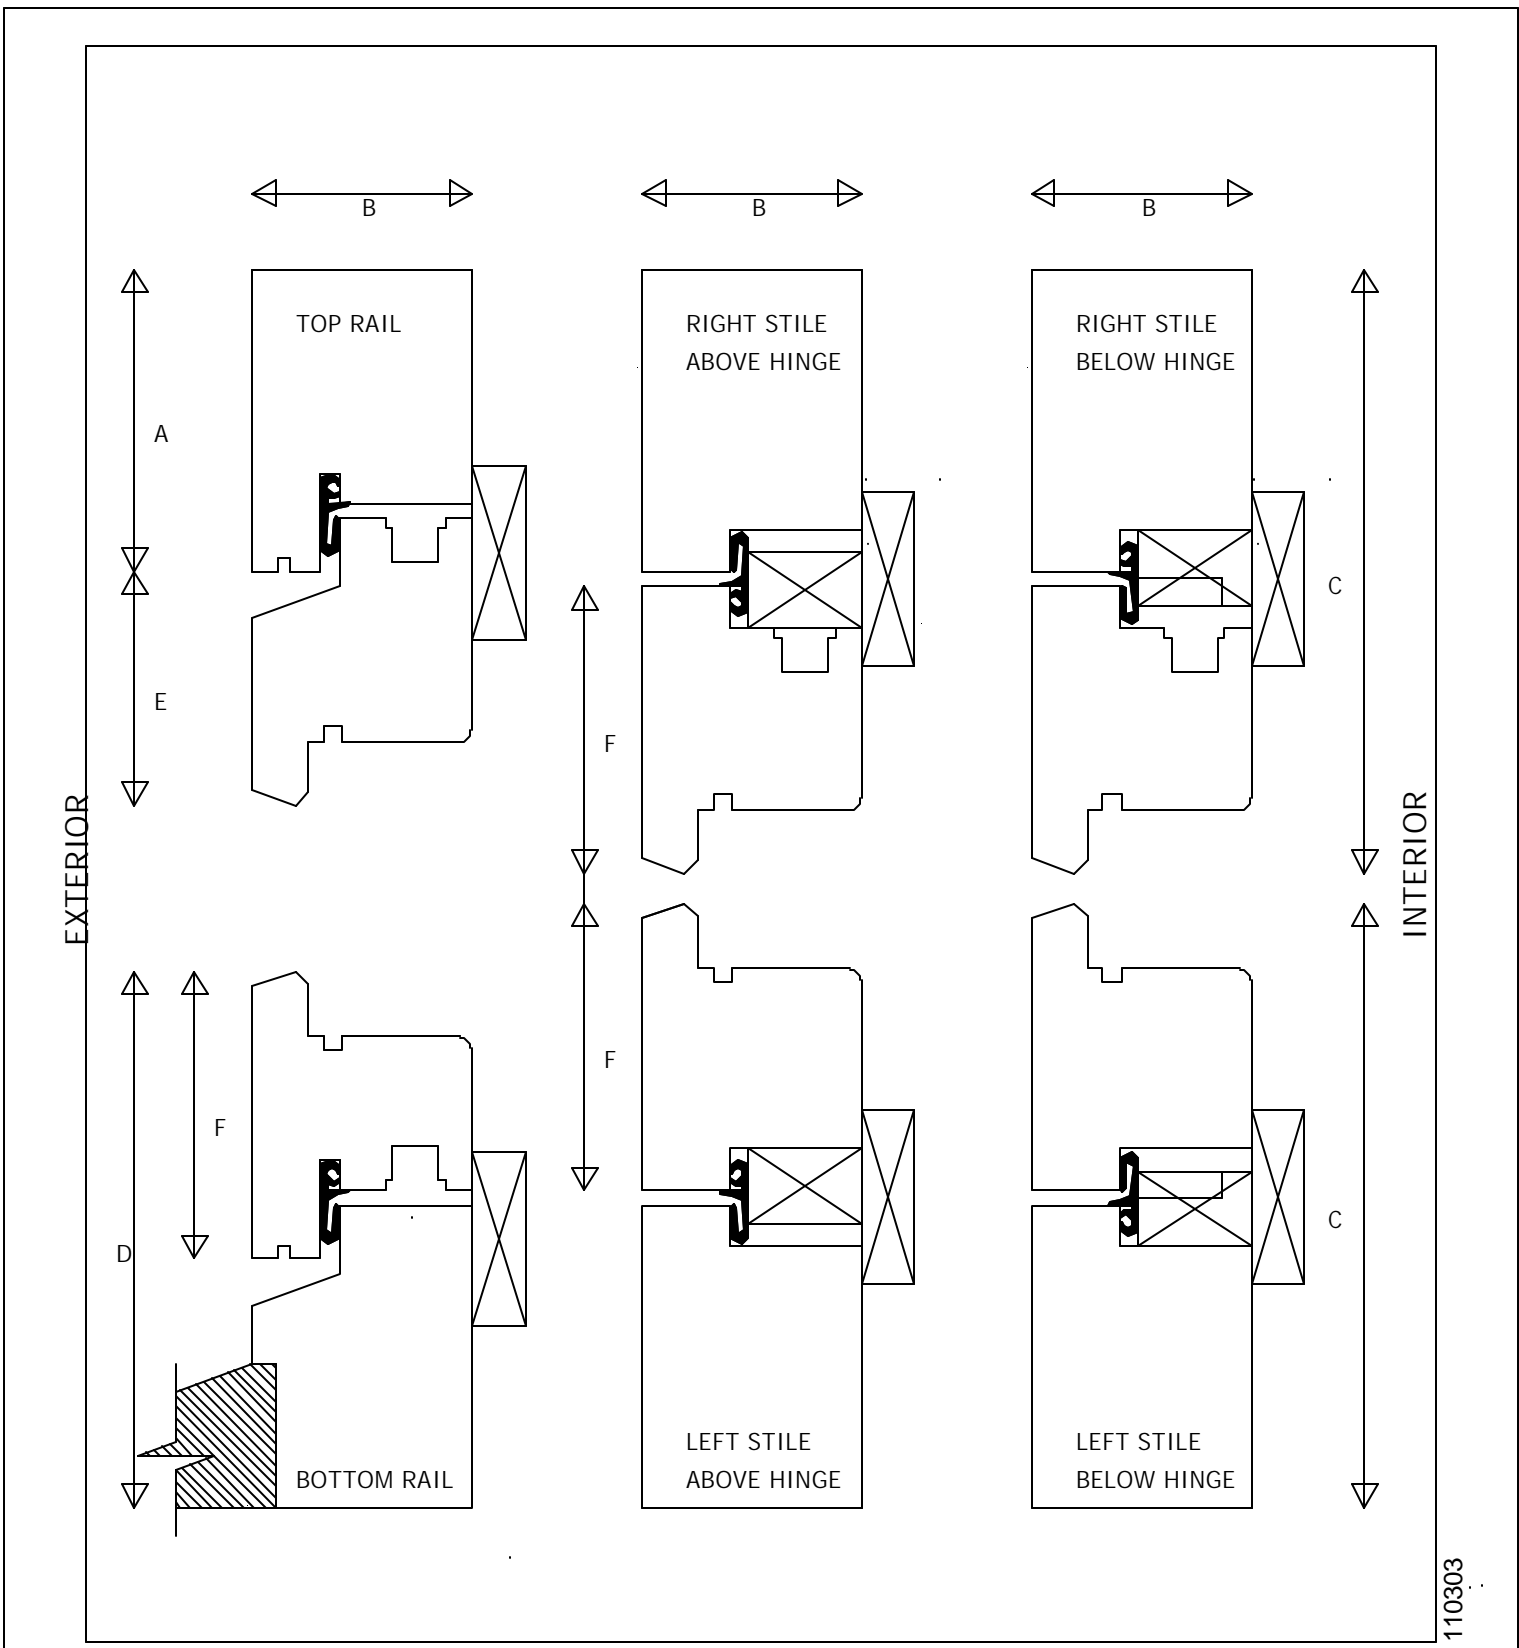

### **KEY FEATURES:**

- EASY AND EFFORTLESS TO OPERATE
- FOR OPERABLE SASH SIZES UP TO 116" WIDE AND 87" HIGH
- MULTI POINT LOCKING HARDWARE
- 2 3/8" THICK SASH
- FULL RANGE OF GLAZING OPTIONS
- CUSTOM SIZES AND CUSTOM DESIGN
- MADE FROM LAMINATED VERTICAL GRAIN DOUGLAS FIR OR A WOOD OF YOUR CHOICE

110303

TITLE: VERTICAL PIVOT WINDOW		INCHES		MM		INCHES		MM	
scale: 1/2		A	3.15	80	F	2.99	76		
file: 03catalogue\sections\vertical pivot\vert-1		B	2.28	58	G				
HH WINDOWS & DOORS		C	6.29	160	H				
tel: 206-763-3438 fax: 206-527-8724 www.hhwindows.com		D	5.87	149	I				
# 15		E	1.38	35	J				

110303

TITLE: HORIZONTAL PIVOT WINDOW		INCHES		MM		INCHES		MM	
scale: 1/2		A	3.15	80	F	2.99	76		
file: 03catalogue\sections\horizontal pivot\hor-1		B	2.28	58	G				
HH WINDOWS & DOORS		C	6.29	160	H				
tel: 206-763-3438 fax: 206-527-8724 www.hhwindows.com		D	5.59	142	I				
# 16		E	2.44	62	J				